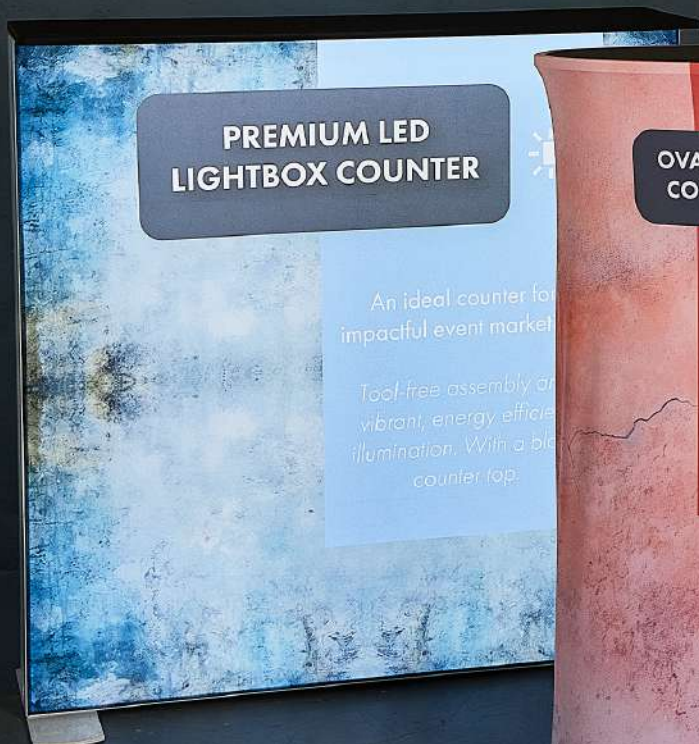

MOSTRADORES

Crea un punto de información con mostradores de tela o PVC en varios tamaños y formas.

Espacio de almacenamiento añadido
y montaje rápido sin herramientas

Variedad de acabados
varios tamaños y formas

PVC y Tela
expositores disponible

Ver Mostrador
gama online

PREMIUM LED LIGHTBOX COUNTER

An ideal counter for impactful event market.

Tool-free assembly of vibrant, energy efficient illumination. With a big counter top.