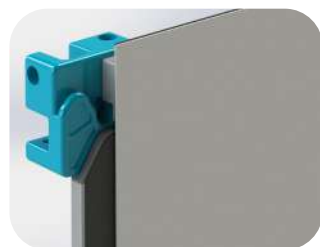

2 x Frente curved panels + 2 x D-End panels

Band	Cant.	Precio estructura	
		Starter Kit	Kit completo
X	1 - 4	€143.60	€370.40
Y	5 - 24	€137.30	€345.20
Z	25+	€131.00	€326.30

3x3 Starter Kit POPG-C33-01

Dimensiones del paquete H 90 x W 22 x D 23 cm | Peso 12kg | Palé 30 uds.

3x3 Complete Kit POPG-C33-03

Dimensiones del paquete H 98 x W 60 x D 40 cm | Peso 26.5kg | Palé 10 uds.

Hardware H 224 x W 254 x D 72cm |

3 x Frente curved panels + 2 x D-End panels

Band	Cant.	Precio estructura	
		Starter Kit	Kit completo
X	1 - 4	€156.20	€383.00
Y	5 - 24	€149.90	€357.80
Z	25+	€143.60	€338.90

3x4 Starter Kit POPG-C34-01

Dimensiones del paquete H 90 x W 22 x D 28 cm | Peso 14.5kg | Palé 27 uds.

3x4 Complete Kit POPG-C34-03

Dimensiones del paquete H 98 x W 60 x D 40 cm | Peso 29kg | Palé 10 uds.

Hardware H 224 x W 307 x D 98cm |

4 x Frente curved panels + 2 x D-End panels

Band	Cant.	Precio estructura	
		Starter Kit	Kit completo
X	1 - 4	€187.70	€414.50
Y	5 - 24	€181.40	€389.30
Z	25+	€175.10	€370.40

3x5 Starter Kit POPG-C35-01

Dimensiones del paquete H 90 x W 22 x D 30 cm | Peso 17kg | Palé 20 uds.

3x5 Complete Kit POPG-C35-03

Dimensiones del paquete H 98 x W 60 x D 40 cm | Peso 31.5kg | Palé 10 uds.

Hardware H 224 x W 343 x D 123cm |

5 x Frente curved panels + 2 x D-End panels

Band	Cant.	Precio estructura	
		Starter Kit	Kit completo
X	1 - 4	€244.40	€439.70
Y	5 - 24	€238.10	€414.50
Z	25+	€231.80	€395.60

Precio gráfica

Precio gráfica			
Frente Curved Panel	D-End Panel	Rear Panel	Zeus Wrap
€49.10	€49.10	€61.70	€49.10

LED 10W lights y ZEUS CASE con mesa superior vienen de serie con los kits Pop-Up completos.