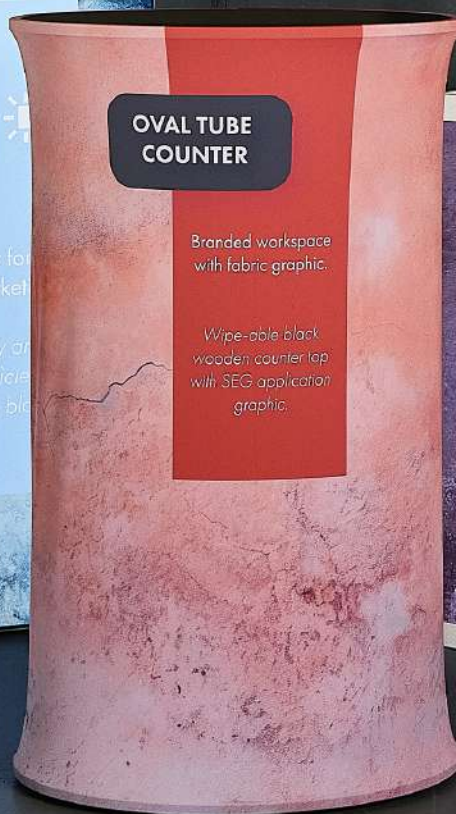

OVAL TUBE COUNTER

Branded workspace with fabric graphic.

Wipe-able black wooden counter top with SEG application graphic.